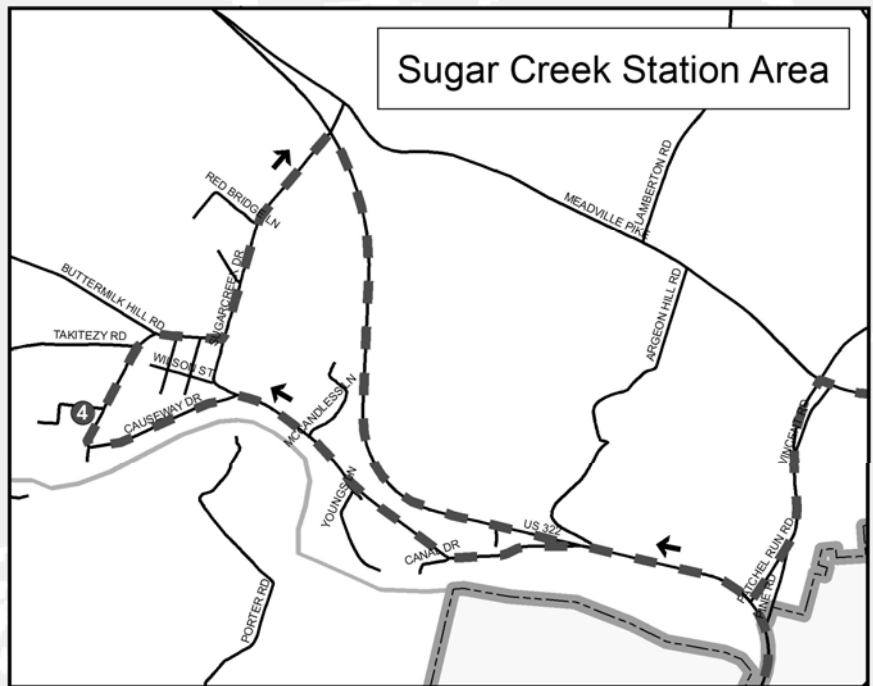

**Saturday Route**

\* Note Saturday Route will start 1 hour later and end 1 hour earlier.  
 \*Saturday Routes will not stop at Circle Street

— Franklin Route (Odd Hours)  
 - - Franklin Route (Even Hours)

# Venango County Public Transportation

## FRANKLIN

White Route

**Valid Dates: 02/08/16—05/31/16**

ALL SCHEDULED BUS TIMES ARE APPROXIMATE  
(REVISED 02/2016)

**FARES:**

ADULT: **\$1.50**

CHILDREN 6-11: **\$0.75**

AGE 5 & UNDER: **FREE**

## Monday through Saturday Schedule

1	Buffalo Street Gazebo	7:30	8:30	9:30	10:30	11:30	12:30	1:30	2:30	3:30	4:30
2	Atlantic Avenue/ N. 13th Street	7:35	8:35		10:35	11:35		1:35	2:35		4:35
3	Sav A Lot/ Atlantic Avenue	7:37	8:37		10:37	11:37		1:37	2:37		4:37
4	Sugar Creek Station/SVL		8:45			11:45			2:45		4:45
5	Oak Hill Apartments	7:45	8:57	9:37	10:45	11:57	12:37	1:45	2:57	3:37	4:57
6	Dale Avenue/Meadville Pike	7:48	9:00	9:40	10:48	12:00	12:40	1:48	3:00	3:40	5:00
7	Franklin Professional Building		9:02		10:50		12:42		3:02		5:02
8	Circle Street	7:51	9:03		10:51	12:03		1:51	3:03		5:03
9	39 Parker Ave. (Rocky Grove)		9:05		10:53		12:43		3:05		5:05
10	Front Street & Fox Street (Rocky Grove)		9:06		10:54		12:44		3:06		5:06
11	Big Lots	7:57	9:09		10:57	12:09		1:57	3:09		5:09
12	Sugarcreek Town Center (GE)	7:59	9:11	9:47	10:59	12:11	12:47	1:59	3:11	3:47	5:11
13	Sugarcreek Town Center (K-mart)	8:00	9:12	9:48	11:00	12:12	12:48	2:00	3:12	3:48	5:12
1	Buffalo Street Gazebo	8:05			11:05			2:05			5:17
19	196 Church Street (Polk)			10:03			1:03			4:03	5:30
20	Main St & Erie St (Polk)			10:04			1:04			4:04	5:31
21	Bucholz Mobile Park (Polk)			10:09			1:09			4:09	5:36
14	Uni-Mart	8:09		10:12	11:09		1:12	2:09		4:12	5:39
15	Evergreen Arbors	8:12		10:15	11:12		1:15	2:12		4:15	5:42
16	Railroad St & 12th St.	8:20		10:21	11:20		1:21	2:20		4:21	
17	Buffalo & 11th Street Shop (ShopNSave)		9:21	10:22		12:21	1:22		3:21	4:22	
18	4th & Liberty Streets		9:25	10:26		12:25	1:26		3:25	4:26	