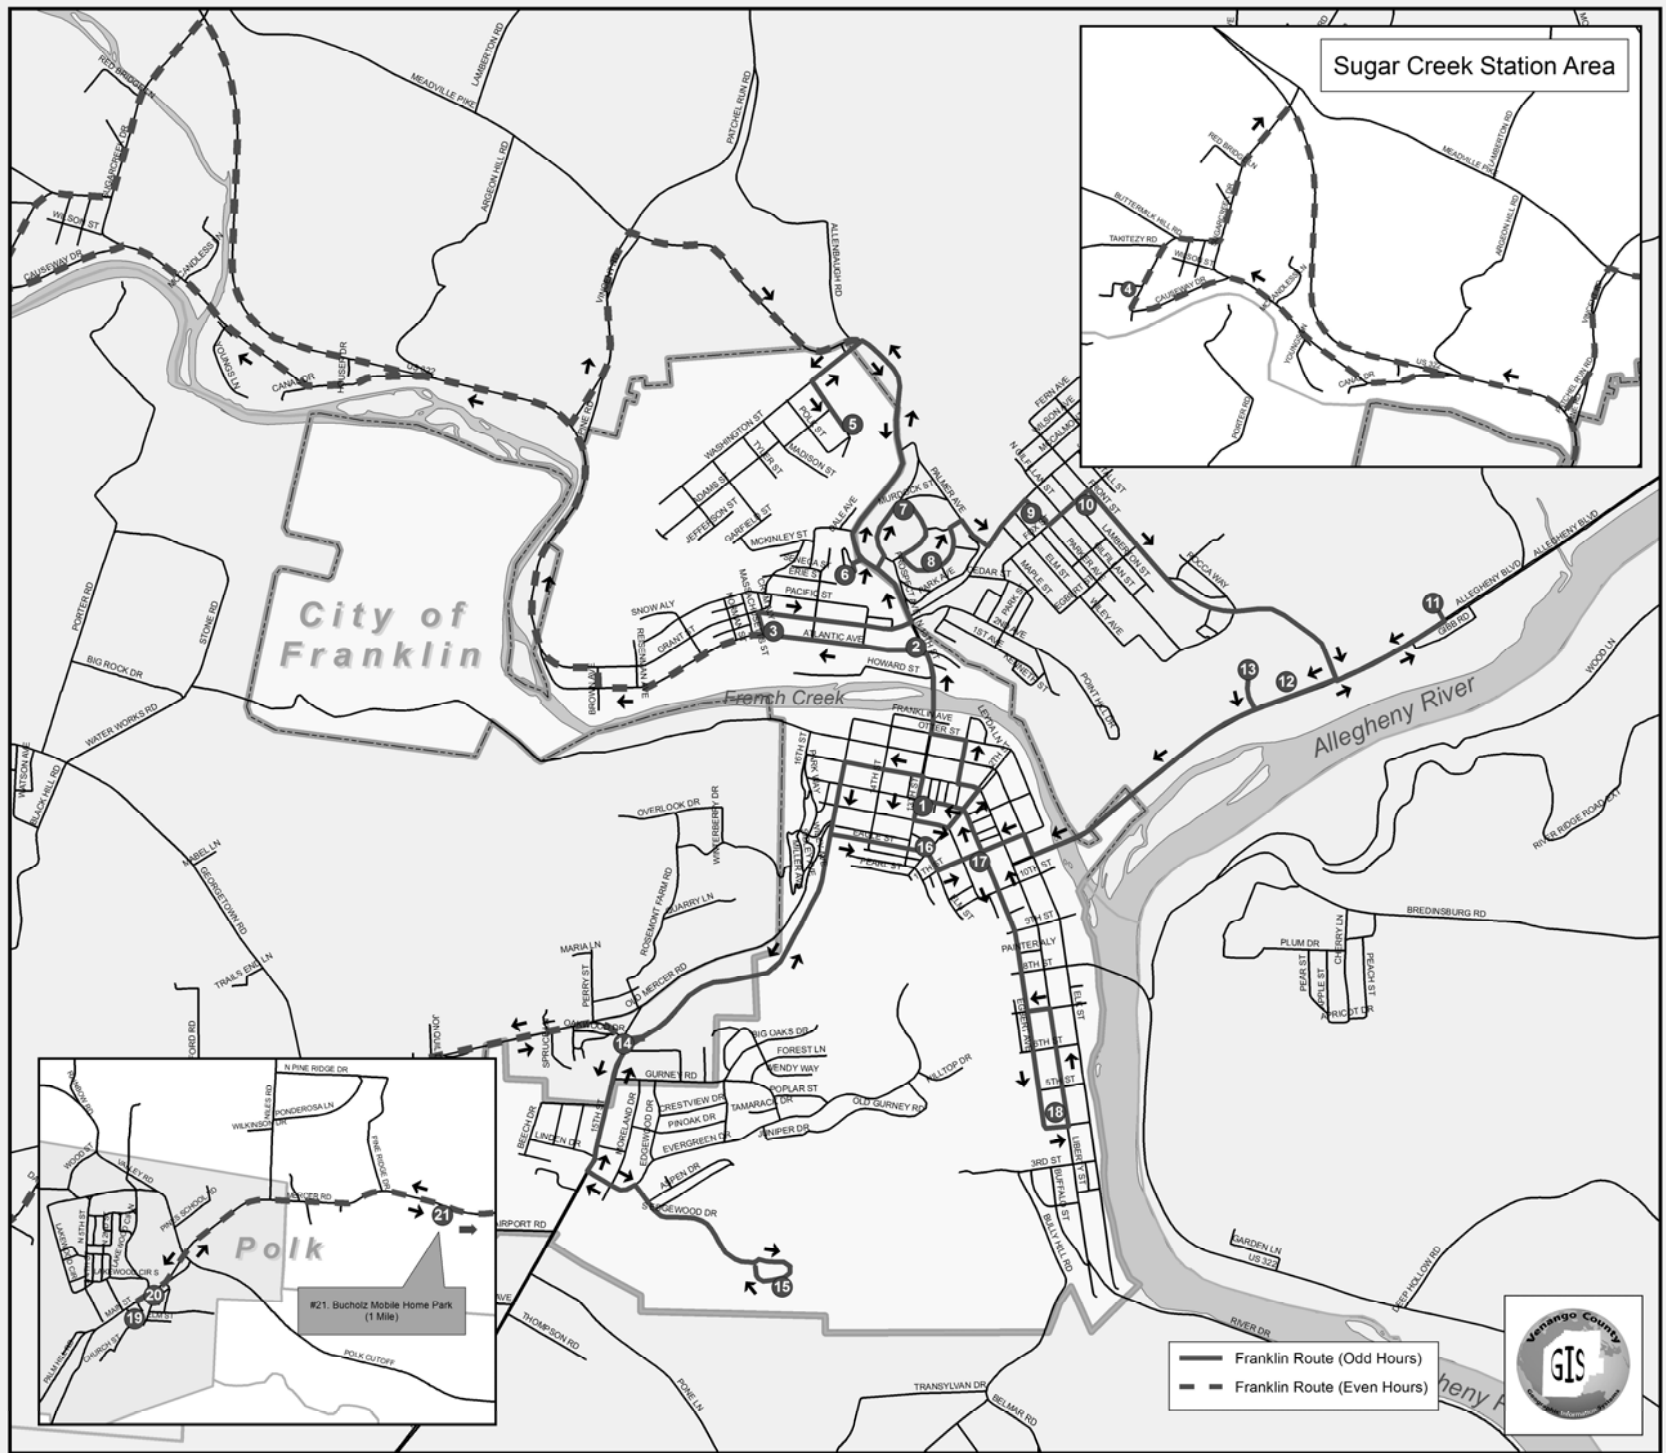

**Saturday Route**

\* Note Saturday Route will start 1 hour later and end 1 hour earlier.  
 \*Saturday Routes will not stop at Circle Street

— Franklin Route (Odd Hours)  
 - - Franklin Route (Even Hours)

# Venango County Public Transportation

## FRANKLIN

White Route

**Valid Dates: 02/08/16—05/31/16**

ALL SCHEDULED BUS TIMES ARE APPROXIMATE  
(REVISED 02/2016)

**FARES:**

ADULT: **\$1.50**

CHILDREN 6-11: **\$0.75**

AGE 5 & UNDER: **FREE**

## Monday through Saturday Schedule

1	Buffalo Street Gazebo	7:30	8:30	9:30	10:30	11:30	12:30	1:30	2:30	3:30	4:30
2	Atlantic Avenue/ N. 13th Street	7:35	8:35		10:35	11:35		1:35	2:35		4:35
3	Sav A Lot/ Atlantic Avenue	7:37	8:37		10:37	11:37		1:37	2:37		4:37
4	Sugar Creek Station/SVL		8:45			11:45			2:45		4:45
5	Oak Hill Apartments	7:45	8:57	9:37	10:45	11:57	12:37	1:45	2:57	3:37	4:57
6	Dale Avenue/Meadville Pike	7:48	9:00	9:40	10:48	12:00	12:40	1:48	3:00	3:40	5:00
7	Franklin Professional Building		9:02		10:50		12:42		3:02		5:02
8	Circle Street	7:51	9:03		10:51	12:03		1:51	3:03		5:03
9	39 Parker Ave. (Rocky Grove)		9:05		10:53		12:43		3:05		5:05
10	Front Street & Fox Street (Rocky Grove)		9:06		10:54		12:44		3:06		5:06
11	Big Lots	7:57	9:09		10:57	12:09		1:57	3:09		5:09
12	Sugarcreek Town Center (GE)	7:59	9:11	9:47	10:59	12:11	12:47	1:59	3:11	3:47	5:11
13	Sugarcreek Town Center (K-mart)	8:00	9:12	9:48	11:00	12:12	12:48	2:00	3:12	3:48	5:12
1	Buffalo Street Gazebo	8:05			11:05			2:05			5:17
19	196 Church Street (Polk)			10:03			1:03			4:03	5:30
20	Main St & Erie St (Polk)			10:04			1:04			4:04	5:31
21	Bucholz Mobile Park (Polk)			10:09			1:09			4:09	5:36
14	Uni-Mart	8:09		10:12	11:09		1:12	2:09		4:12	5:39
15	Evergreen Arbors	8:12		10:15	11:12		1:15	2:12		4:15	5:42
16	Railroad St & 12th St.	8:20		10:21	11:20		1:21	2:20		4:21	
17	Buffalo & 11th Street Shop (ShopNSave)		9:21	10:22		12:21	1:22		3:21	4:22	
18	4th & Liberty Streets		9:25	10:26		12:25	1:26		3:25	4:26	